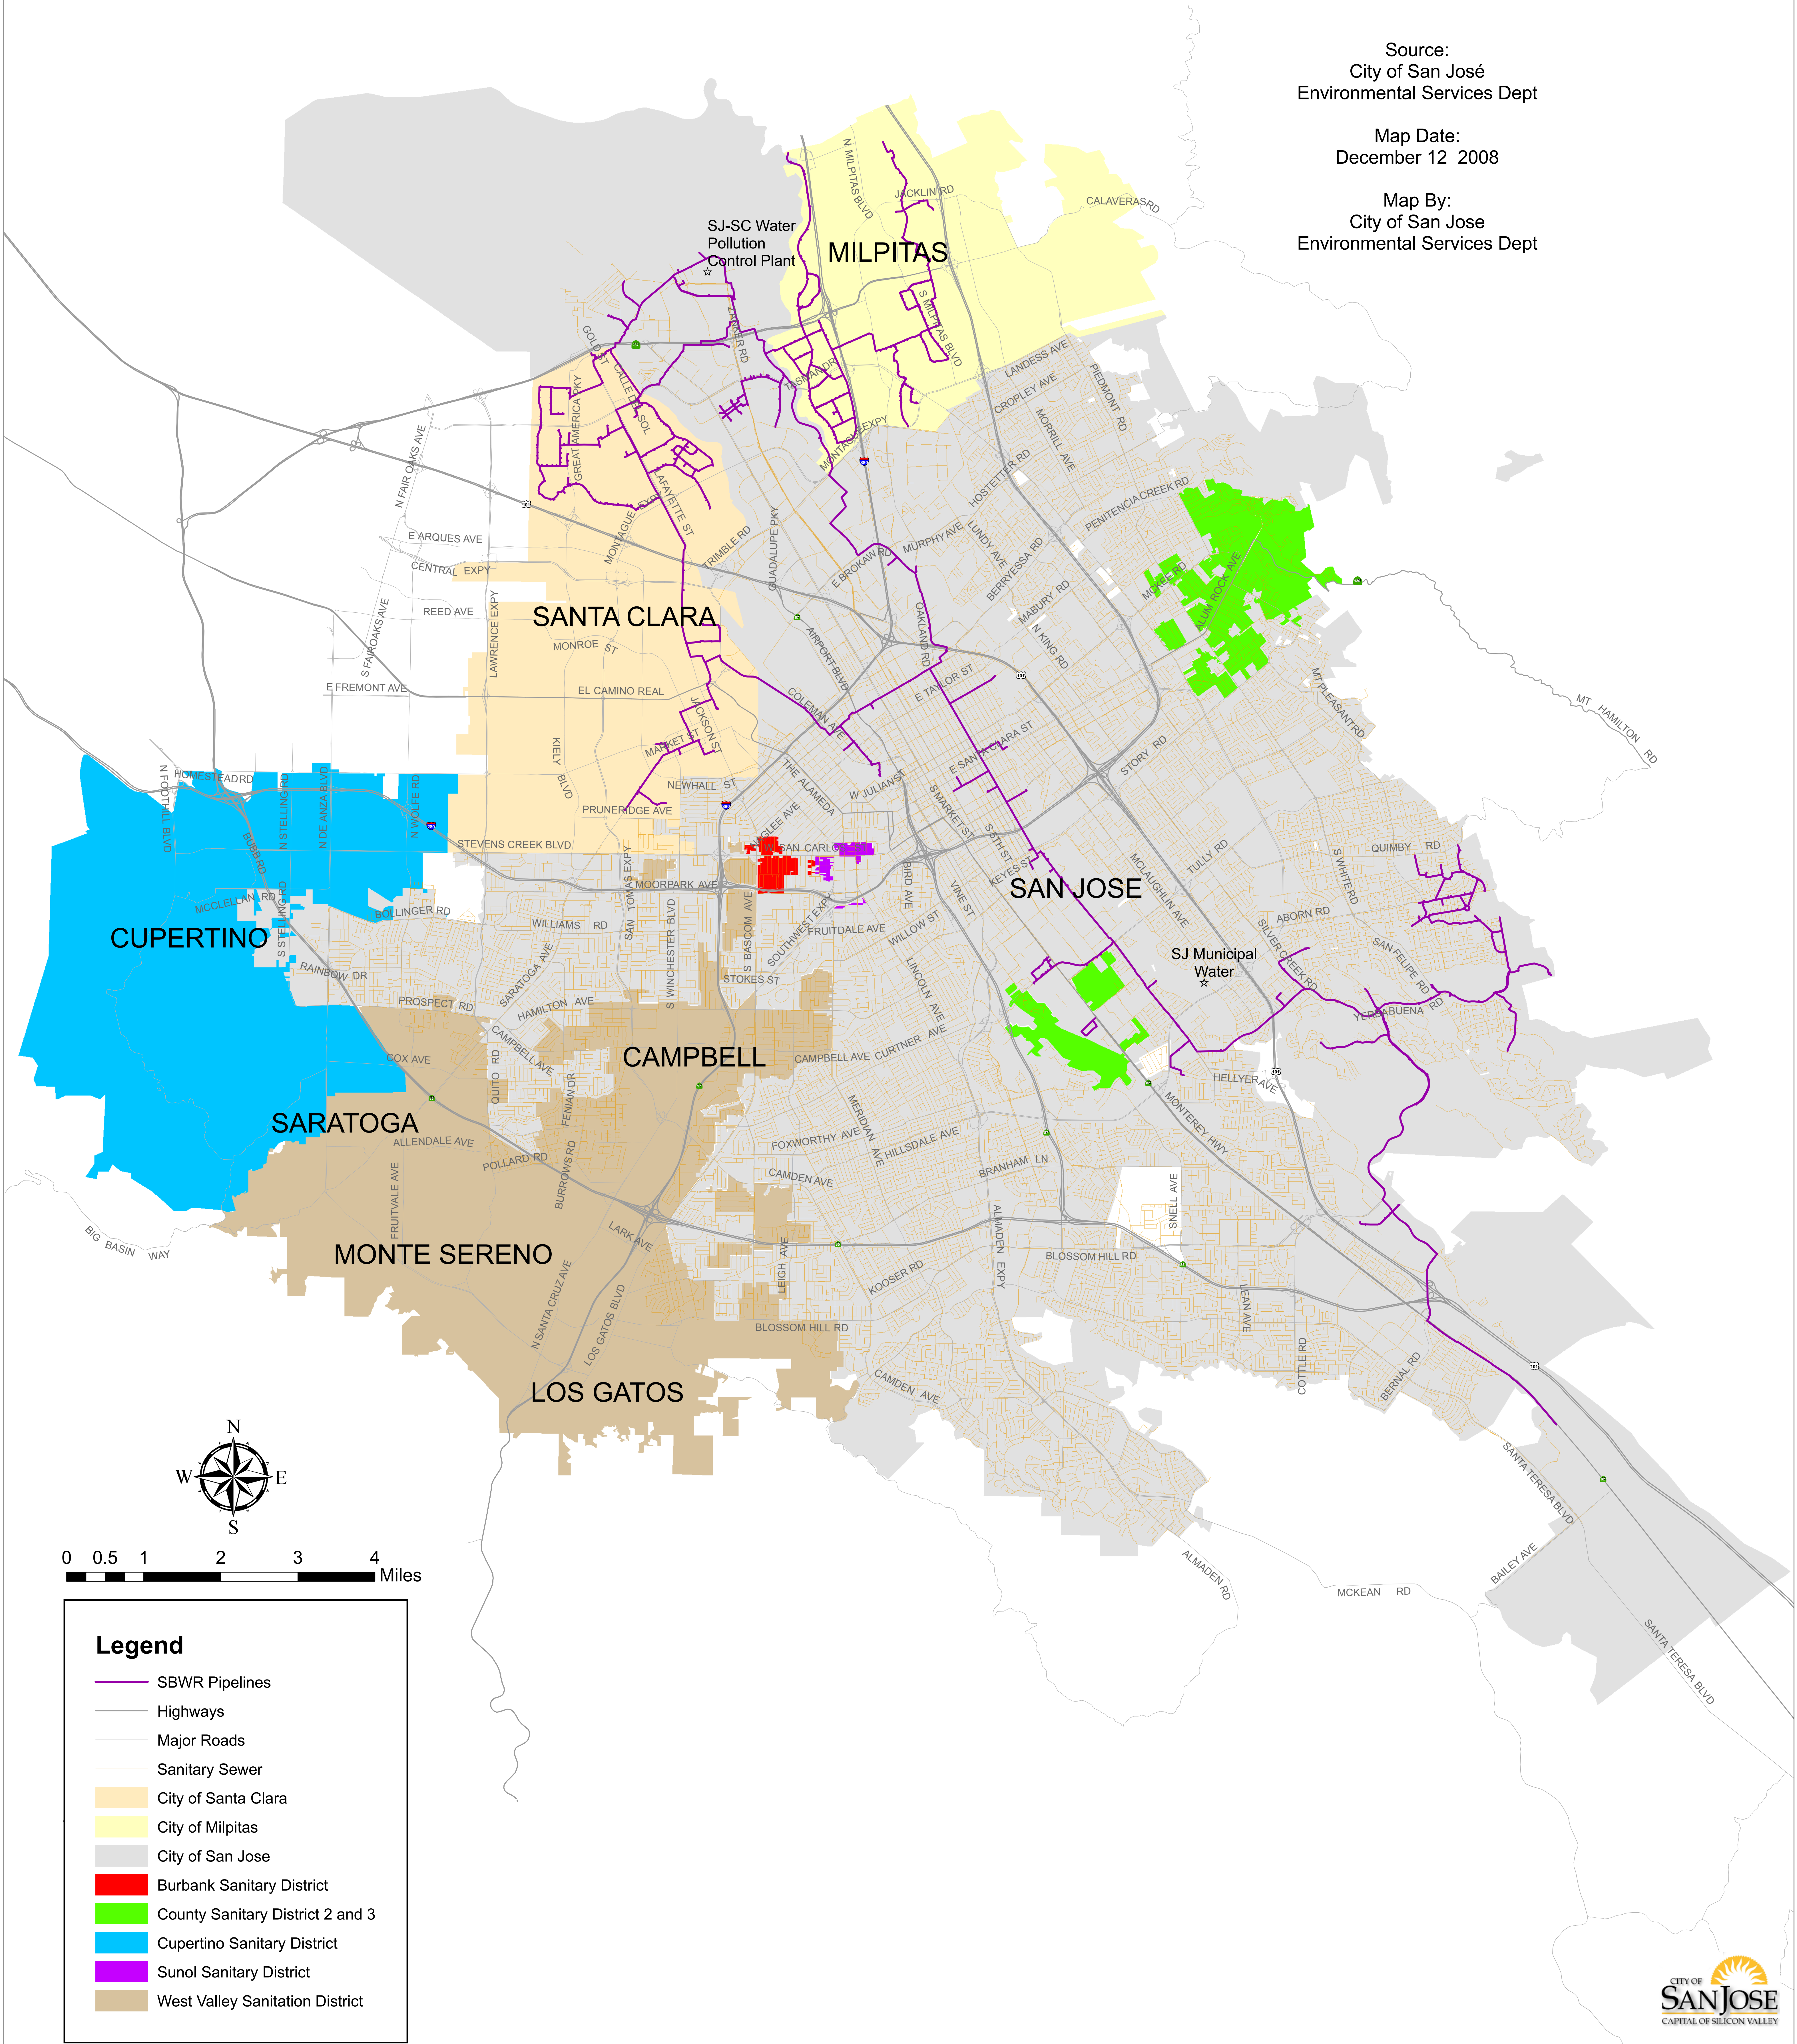

# TRIBUTARY AGENCIES

San José - Santa Clara Water Pollution Control Plant

City of San José  
Environmental Services Department

Source:  
City of San José  
Environmental Services Dept

Map Date:  
December 12 2008

Map By:  
City of San Jose  
Environmental Services Dept

0 0.5 1 2 3 4 Miles

**Legend**

- SBWR Pipelines
- Highways
- Major Roads
- Sanitary Sewer
- City of Santa Clara
- City of Milpitas
- City of San Jose
- Burbank Sanitary District
- County Sanitary District 2 and 3
- Cupertino Sanitary District
- Sunol Sanitary District
- West Valley Sanitary District